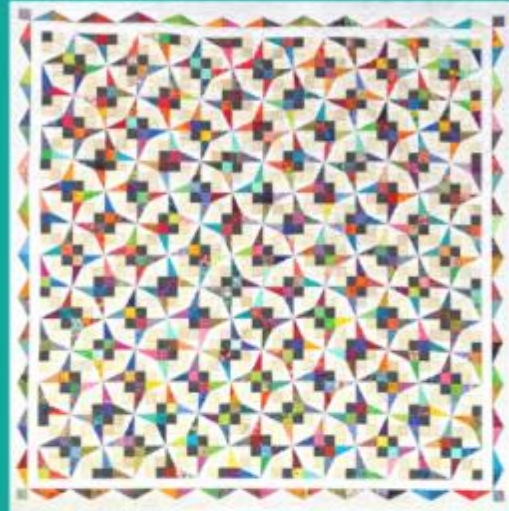

Out and About News

ASHEVILLE QUILT GUILD

Sponsored by the Asheville Quilt Guild, Moda Fabrics and Explore Asheville/BCTDA

Explore **ASHEVILLE**
Buncombe County Tourism Development Authority

38th Annual

Asheville Quilt Show

September 30 –
October 2, 2022

9-5 Fri & Sat | 10-4:30 Sun

WNC Ag Center, Davis Event Center | 765 Boylston Hwy, Fletcher, NC 28732

Over 300 quilts from around the country,
Over $10,000 in Prize Money,
over 20 Vendors, Demonstrations,
Gift Shop, Silent Auction, Special Exhibits,
Kids Sewing Station, Quilts for Sale,
Opportunity Quilt, Food on site

Flutterby by Jen Kingwell